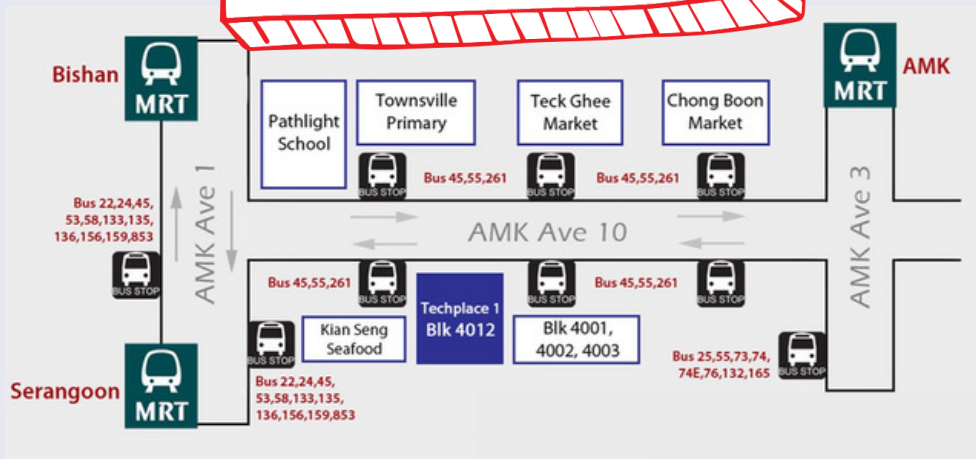

Thank you for your co-operation.

**Centrally located
@ AMK on Ground Floor!**

Retail Store Address:

**Blk 4012 Ang Mo Kio Ave 10
Techplace 1 #01-09/06B*
Singapore 569628**

****additional retail space from Nov-Jan***